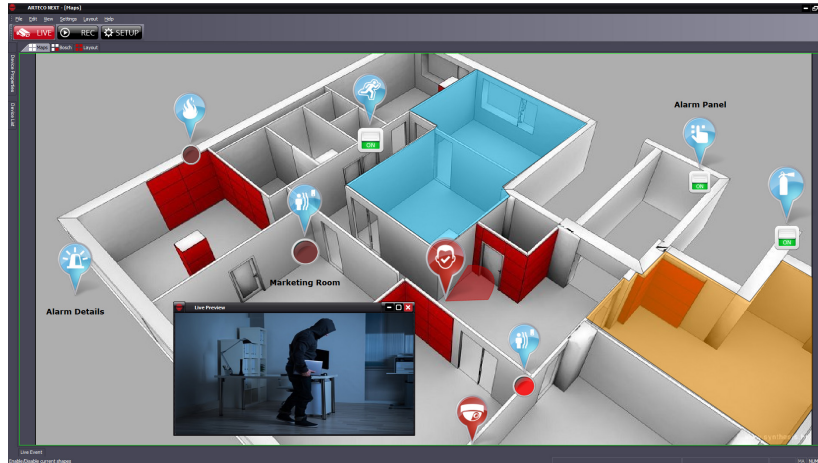

Arteco Security Connector

Arteco Security Connector (ASC) is an add-on product to OMNIA VEMS that enables you to integrate and manage a wide variety of IP security systems, such as intrusion alarm panels, fire detection systems and devices running the Modbus protocol, on one centralized interface.

ASC comes as a very intuitive tool, capable of converting events into standard protocols compliant with Arteco Open Connector and NEXT, allowing users to receive events and have remote control over groups of sensors and alarm panels with ease.

ASC also creates the ability to link devices with any other system configured on the Arteco VEMS, such as video cameras and access control systems.

Arteco Security Connector works in installations of all sizes.

Arteco Security Connector

Uniting video with security-related events offers several advantages:

- Integrate multiple IP security systems from the most popular vendors in one single interface
- A cost-effective way to combine video and security devices with ease due to the pre-installed drivers and an intuitive configuration process
- Enhanced decision-making from operators, who can visually verify the identity of individuals and have a complete overview of the scene
- Effective post-incident investigations granted by video information linked to each event
- A scalable solution, as it works with OMNIA eMotion, Active and Extreme
- Arteco Maps offers a visual and interactive user experience, giving operators unprecedented situational awareness and the possibility to arm/disarm areas and monitor sensors with ease
- Manage large installations with thousands of points